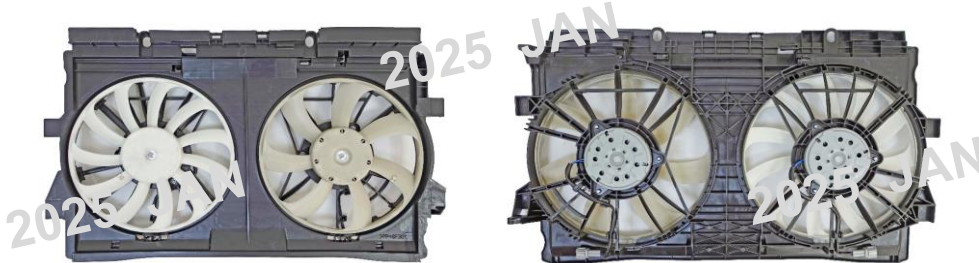

Launch Date: JAN.23, 2025

KS Reference No.: SBK-0129

MAKER: SUBARU

Product image

Production Information

Product Description:	<i>DUAL.</i>		
OEM Reference number and remarks:	<i>Motor No.:</i>	<i>(LH)45131FL000</i>	<i>(RH)45131FG003</i>
	<i>Blade No.:</i>	<i>(LH)45121FL00A</i>	<i>(RH)45121FL01A</i>
	<i>Shroud No.:</i>	<i>45122FN000</i>	

Available Reference Vehicle:

CROSSTREK 24-24 2.0L
IMPREZA 24-24 2.0L
IMPREZA 24-24 2.5L

Purchase Information:

1. Unit Price:	<i>Please contact with us.</i>	
2. Min Purchase Quantity:	<i>Please contact with us.</i>	
3. Packaging Information:	<i>T/T Volume:</i>	<i>2.80 1PC/ Cubic Feet</i>
	<i>Net Weight:</i>	<i>4.165 KG /1PC</i>
	<i>Gross Weight:</i>	<i>5.83 KG /1PC</i>
4. Remark:	<i>N/A</i>	